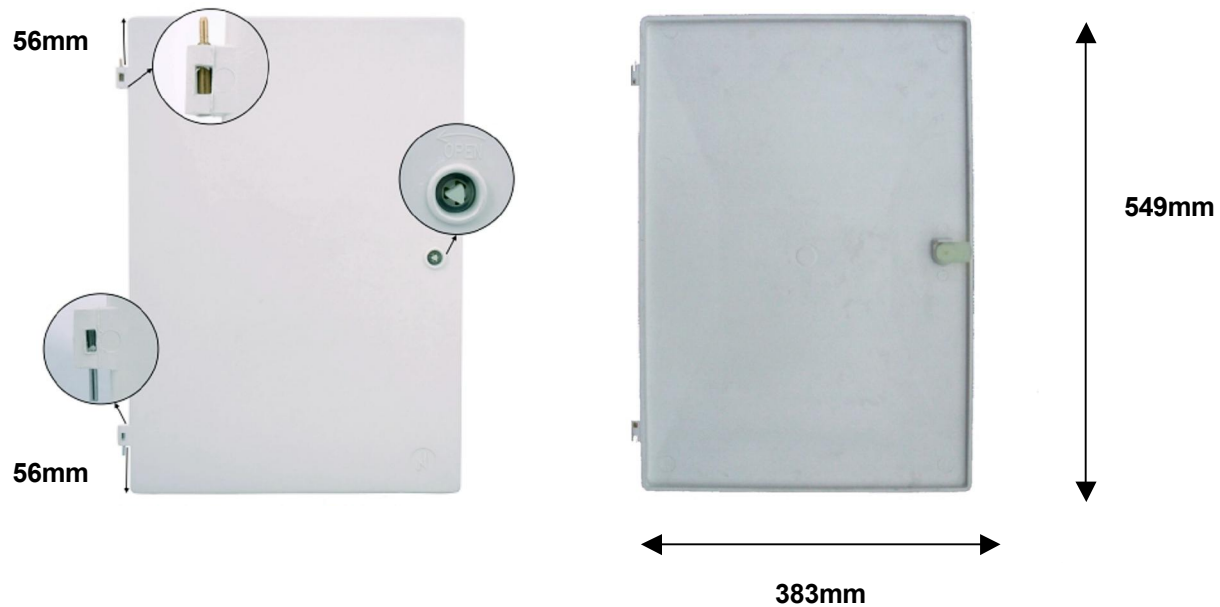

REPLACEMENT ELECTRICAL FLUSH FITTED (BUILT IN) METER BOX DOOR

STOCK CODE FOR SINGLE DOOR M639

STOCK CODE FOR BOX OF 10 DOORS M639A

Description: Detailed view of Flush Fitted Electric Meter Door

FITTING INSTRUCTIONS

1. The left hand side of the box has pre-drilled holes into which the door pins are inserted.
2. Hold the door and insert the solid stainless steel pin into the bottom recess.
3. Press in the brass spring pin fully and slide into the top recess allowing the pin to spring back into the pre-drilled hole.
4. Close the door as normal and lock. (Turn key lock, key included)