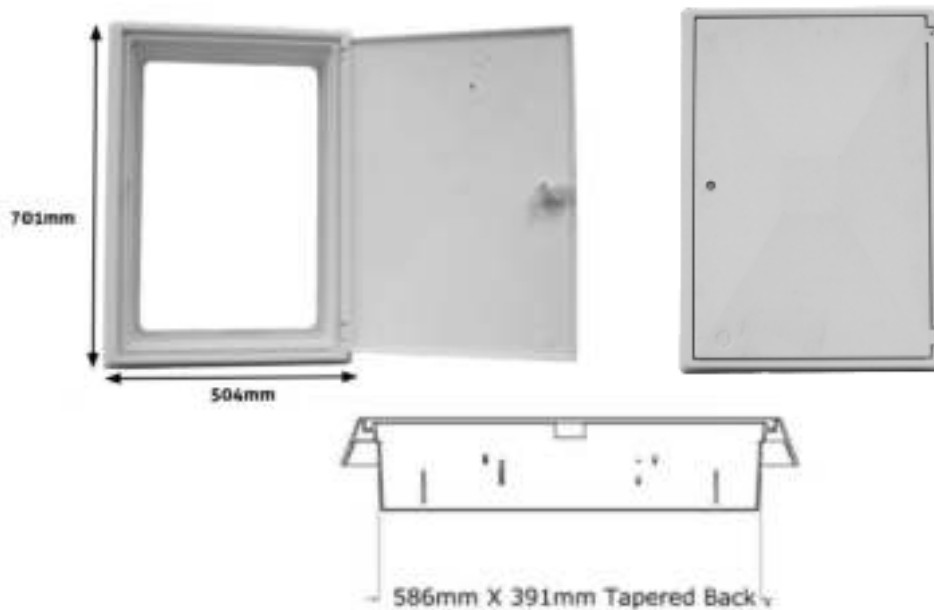

## DIMENSIONS

701mm high x 504mm wide.