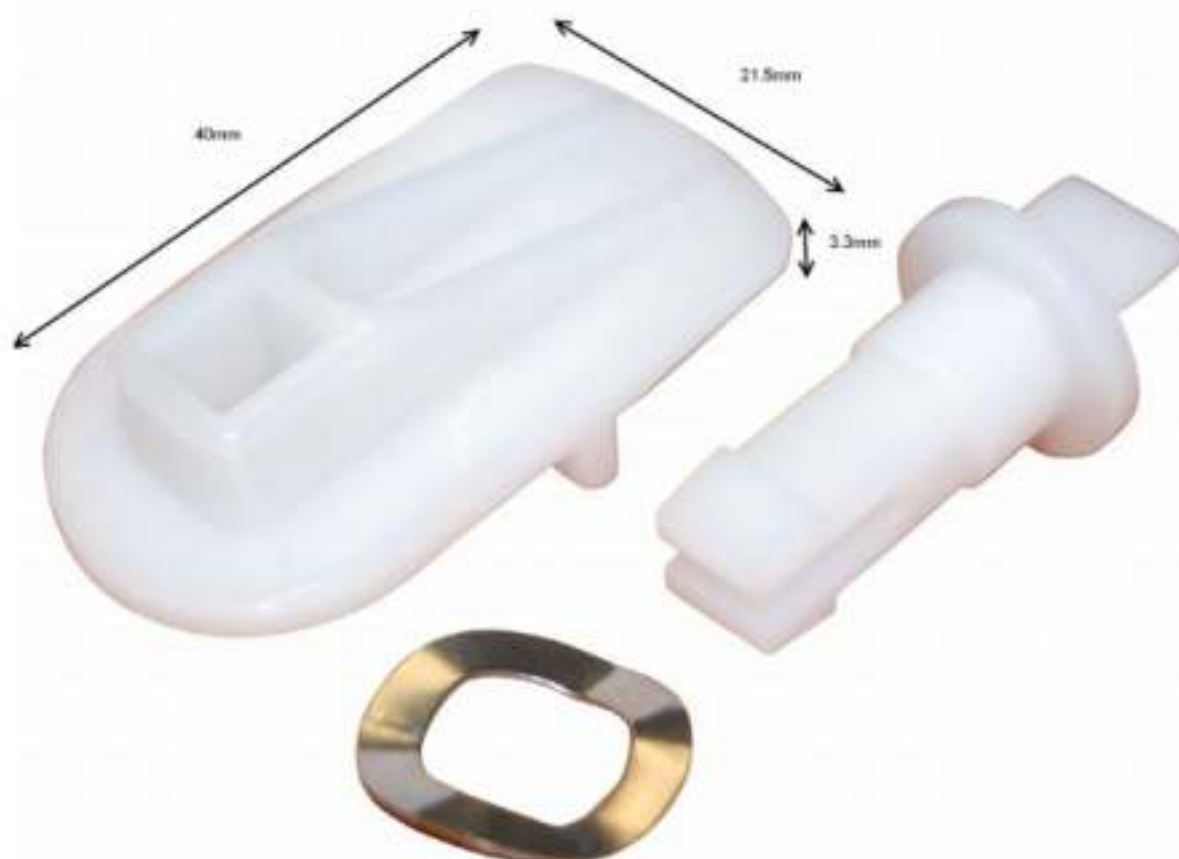

# METER BOX REPLACEMENT LATCH BY TRICEL

STOCK CODE: EK0006

BUY ONLINE NOW

Replacement latch - Suitable for most gas and electric meter boxes.

## INSTALLATION:

1. Remove the old lock from the door.
2. Place the latch (40x21.5mm) section on the inside of the door.
3. From the outside of the door insert the wavy washer.
4. Insert the latch post clicking it into place.